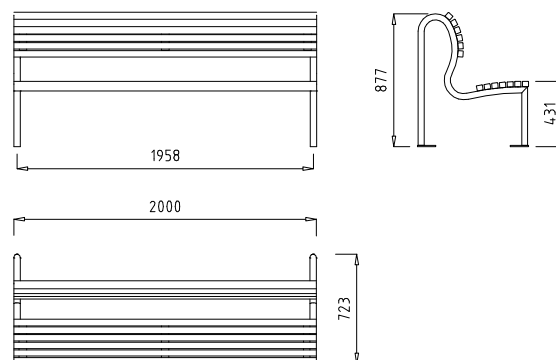

VITAL: banco / bench / banc / banco

MB018: 39,5 kg.

Soportes tubo redondo, 13 listones madera tropical.

Round tube brackets, 13 slats of tropical wood.

Supports tube rond, 13 lattes bois tropical.

Suportes em tubo redondo, 13 barras madeira tropical.

E: 1/50